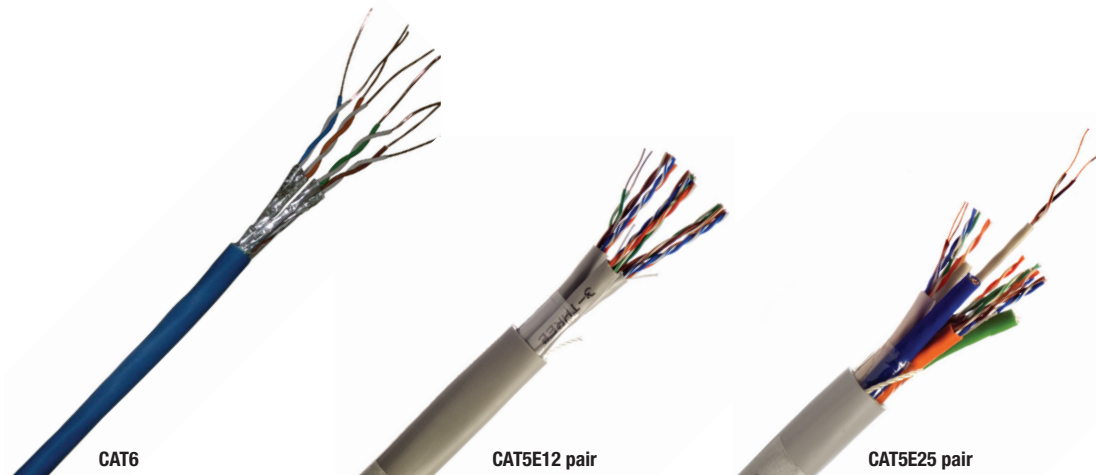

# Cat6, Cat5e & Multicore Data Cables

DESCRIPTION	SHEATH	COLOUR	OVERALL DIAMETER	WEIGHT	LENGTH
-------------	--------	--------	------------------	--------	--------

## SOLID CONDUCTORS

4pr Cat 6 UTP	PVC	GREY	6.3mm	14.5 Kg/305m	305m Box
4pr Cat 6 UTP	PE	BLACK	6.3mm	21 Kg/500m	500m Reel
4pr Cat 5e UTP	PVC	GREY	5.2mm	15 Kg/305m	305m Box
4pr Cat 5e UTP	LSOH	VIOLET	5.2mm	14 Kg/305m	305m Box
4pr Cat 5e UTP	PE	ORANGE	6.0mm	34.5 Kg/Km	Cut to Length
12pr Cat 5e UTP	PVC	GREY	12.3mm	160 Kg/Km	Cut to Length
12pr Cat 5e UTP	LSOH	VIOLET	12.3mm	160 Kg/Km	Cut to Length
12pr Cat 5e UTP	PE	ORANGE	12.3mm	160 Kg/Km	Cut to Length
25pr Cat 5e UTP	PVC	GREY	17.8mm	213 Kg/Km	Cut to Length
25pr Cat 5e UTP	LSOH	VIOLET	17.8mm	213 Kg/Km	Cut to Length
25pr Cat 5e UTP	PE	ORANGE	17.8mm	213 Kg/Km	Cut to Length
4pr Cat 5e FTP	PVC	GREY	6.0mm	16 Kg/305m	305m Box
4pr Cat 5e FTP	LSOH	VIOLET	6.0mm	15 Kg/305m	305m Box
4pr Cat 5e FTP	PE	BLACK	6.0mm	21 Kg/500m	500m Reel

## STRANDED CONDUCTORS

4pr Cat 5e UTP	PVC	GREY	5.9mm	18 Kg/500m	500m Reel
4pr Cat 5e FTP	LSOH	VIOLET	6.0mm	18.5 Kg/500m	500m Reel
4pr Cat 5e FTP	PVC	PINK	6.0mm	19 Kg/500m	500m Reel

Although every effort has been made to ensure the accuracy of specifications at the time of this publication, specifications for products described are subject to change without notice.